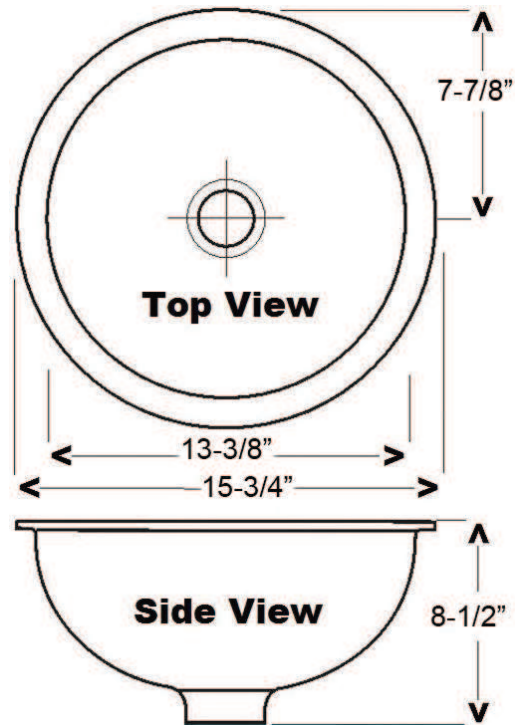

EMMA WASH BASIN

Cat. No.
4-520

Basin diameter: 15 3/4"
Height: 8 1/2"
Above Counter Height: 1/2"
Flange: 1 1/2"

Features:

- ▶ Made of vitreous china
- ▶ Fully glazed on the outside
- ▶ Can be Used as a Drop-In or Undercounter
- ▶ No Overflow
- ▶ Mounting Clips Needed if used as Undercounter. Order Separately, \$8.50.

Colors:

WH White

Meets or exceeds the following specifications: ASME A112.19.2 2008 and CSA B45.1-08 for ceramic plumbing fixtures.

Interior Dimensions:

Basin Interior: 13 3/8" diameter
Basin Depth: 6 1/2"

Dimensions of fixture are nominal and may vary within the range of tolerances established by ASME Standard A112.19.2. Dimensions and specifications subject to change without notice.